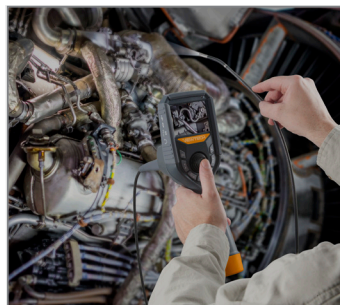

**6.0mm DIAMETER**

Available in a length of 1.5m and 3.0m. The Far Focus sees clearly beyond the normally short focal distances of standard industrial borescopes. Featuring 4-layer Tungsten sheathing for smooth entry and exit, and are IP 67 rated for rugged durability.

**ULTRA-PORTABLE DESIGN**

No need for a separate monitor. Our lightweight, compact design has a built-in, full-color LCD display. All image capture, storage and processing is handled within the standalone unit, and the rechargeable Li-ion battery delivers up to 4 hours of cord-free run time.

**DIRECT RESPONSE ARTICULATION**

Designed for responsiveness and accuracy, the direct mechanical articulation never requires calibration, and the camera/LED module stays in place even when your thumb is removed from the joystick.

**UNRIVALED SERVICE AND EXPERTISE**

The VJ-3 is brought to you by the same team of borescope experts that changed the industry 10 years ago with the world's 1st mechanically articulating, joystick-controlled video borescope. Find out why we are still the #1 seller of borescopes in the US.